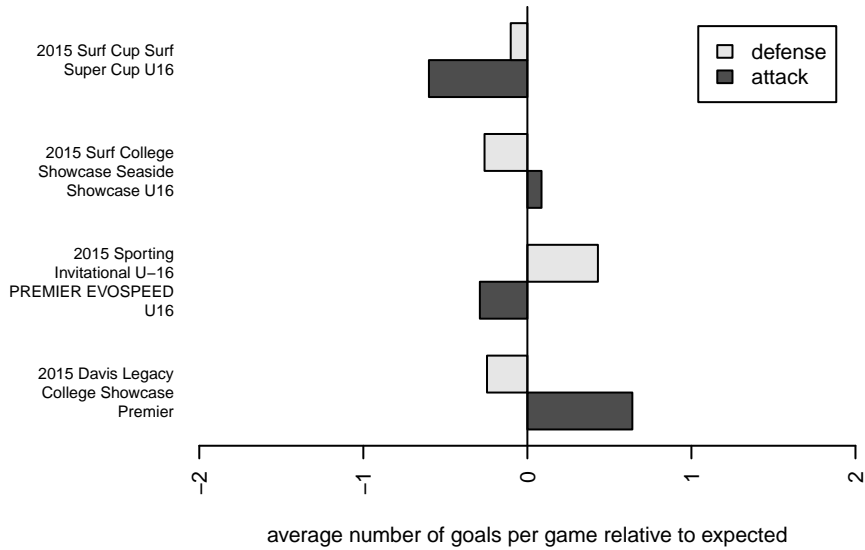

**attack and defense variance (black dot)
relative to other teams
and top 10 in region**

**attack and defense rating
relative to others at age
and all opponents in last 13 months**

**attack and defense rating
relative to others at age
and all opponents in last 13 months**

Performance relative to 13 month average

Performance relative to 13 month average

Distribution of opponents
 Red = Lose zone, Blue = Win zone, Green = Even
 Black line separates win/lose zones

lot. A=Neither has attack advantage, B=Opponent has both attack and defense advantage, C=Opponent has both attack and defense disadvantage, D=Both have